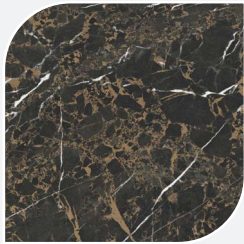

Fascia Style B

Carcass Colour

White (CW)

Light Grey (CG)

Urban Oak (CO)

Edge Details

Plywood Edge (PE)

Matching Edge (ME)

Collection 1 - Fascia Colours

Black
Mustang Nero

Cupria Slate

Driftwood
Light Grey

Ossido Grigio

Oxide Artstone

Porcelain Gold
Grey

Evora Stone
Graphite

Galvano Bronze

Light Natural
Casella Oak

Tigerwood Nero

Vanguard-Walnut

Marmo Patagonia

Matt (M)

Colours are representative only. Due to the print process actual colours may vary.

Collection 1 - Fascia Colours (Continued)